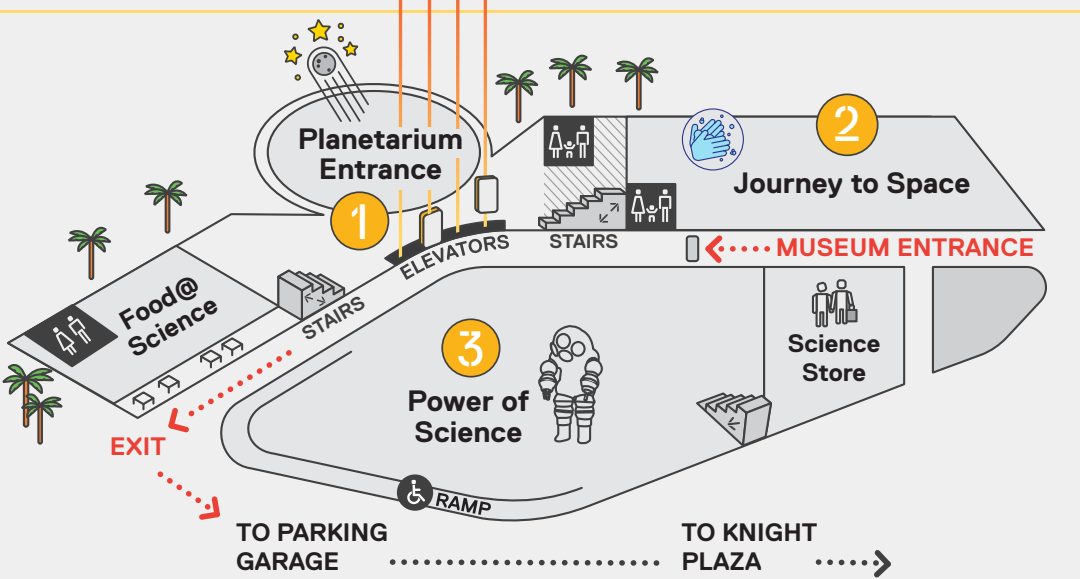

Guide to Your Visit

LEVEL 6 (ROOF)

- 1 The Sun Spot**
- 2 Observation Deck**

LEVEL 5

- 1 Marine Conservation WetLab**
This is an active research facility; visitation hours may vary.

LEVEL 4

- 1 Aquarium: The Vista**
- 2 River of Grass**

LEVEL 3

- 1 Aquarium: The Dive**
- 2 Feathers to the Stars**
- 3 MeLab**

LEVEL 2

- 1 Aquarium: The Deep**
- 2 MeLab**

LEVEL 1

- 1 Frost Planetarium**
- 2** Opening May 25
Journey to Space
- 3 Power of Science**

RESTROOMS

HAND-WASHING STATIONS

Frost Science is a smoke-free facility. No smoking or vaping on property.

Don't forget to grab a bite at **Food@Science** and shop for unique gifts and souvenirs at the **Science Store!**