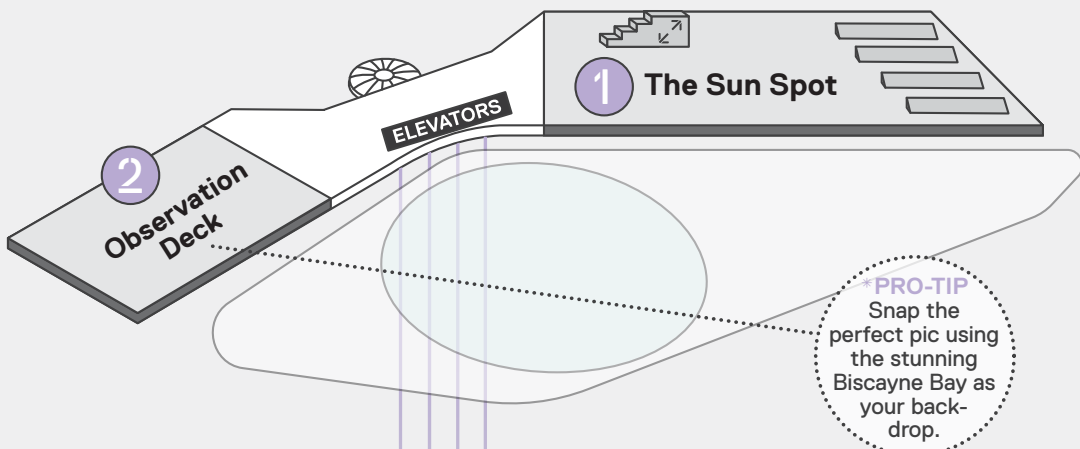

Guide to Your Visit

LEVEL 6 (ROOF)

- 1 The Sun Spot**
- 2 Observation Deck**

LEVEL 5

- 1 Marine Conservation WetLab**
This is an active research facility; visitation hours may vary.

LEVEL 4

- 1 Aquarium: The Vista**
- 2 River of Grass**

LEVEL 3

- 1 Aquarium: The Dive**
- 2 Feathers to the Stars**
- 3 MeLab**

LEVEL 2

- 1 Aquarium: The Deep**
- 2 MeLab**

LEVEL 1

- 1 Frost Planetarium**
- 2** Opening May 25
Journey to Space
- 3 Power of Science**