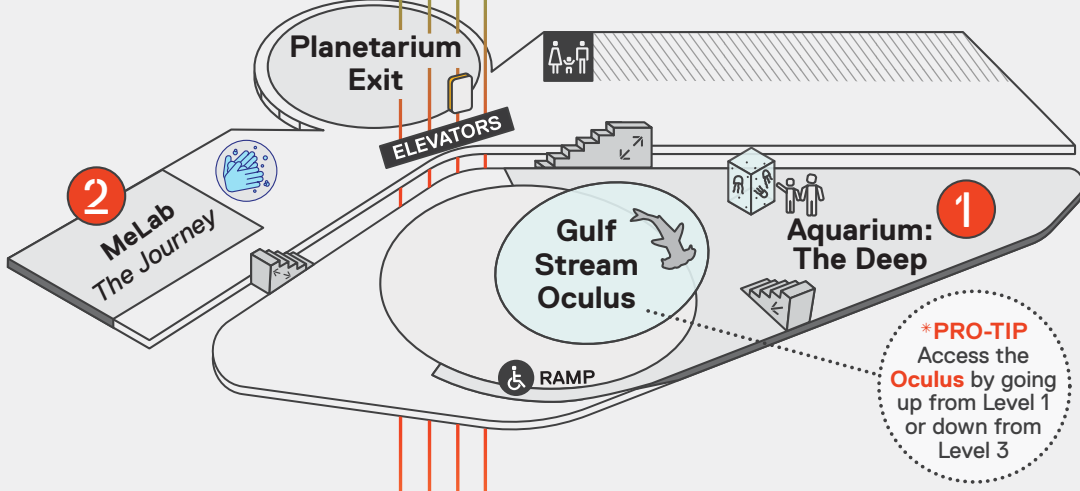

Guide to Your Visit

LEVEL 6 (ROOF)

- 1 The Sun Spot**
- 2 Observation Deck**

LEVEL 5

- 1 Marine Conservation WetLab**
This is an active research facility; visitation hours may vary.

LEVEL 4

- 1 Aquarium: The Vista**
- 2 River of Grass**

LEVEL 3

- 1 Aquarium: The Dive**
- 2 Feathers to the Stars**
- 3 MeLab**

LEVEL 2

- 1 Aquarium: The Deep**
- 2 MeLab**

LEVEL 1

- 1 Frost Planetarium**
- 2** Opening May 25
Journey to Space
- 3 Power of Science**