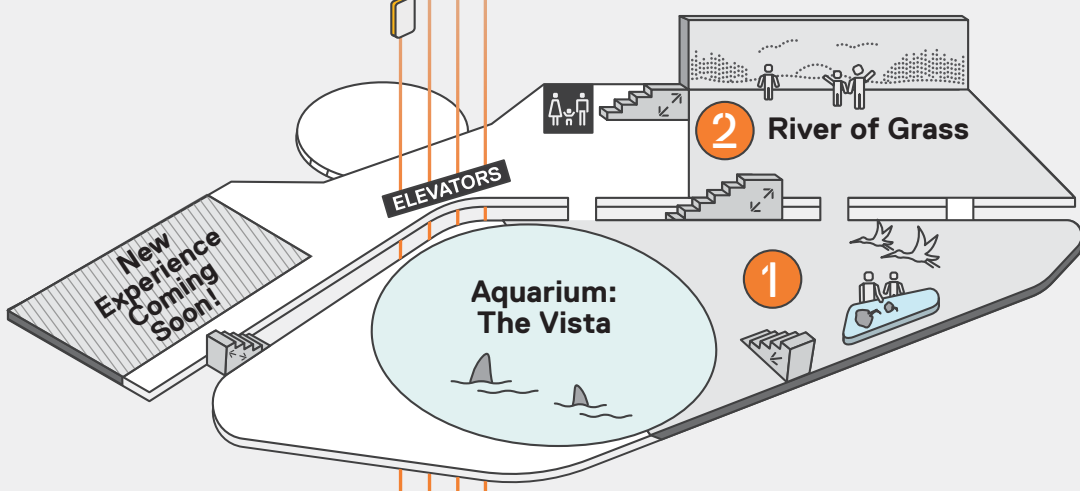

Guide to Your Visit

LEVEL 6 (ROOF)

- 1 The Sun Spot**
- 2 Observation Deck**

LEVEL 5

- 1 Marine Conservation WetLab**
This is an active research facility; visitation hours may vary.

LEVEL 4

- 1 Aquarium: The Vista**
- 2 River of Grass**

LEVEL 3

- 1 Aquarium: The Dive**
- 2 Feathers to the Stars**
- 3 MeLab**

LEVEL 2

- 1 Aquarium: The Deep**
- 2 MeLab**

LEVEL 1

- 1 Frost Planetarium**
- 2** Opening May 25
Journey to Space
- 3 Power of Science**