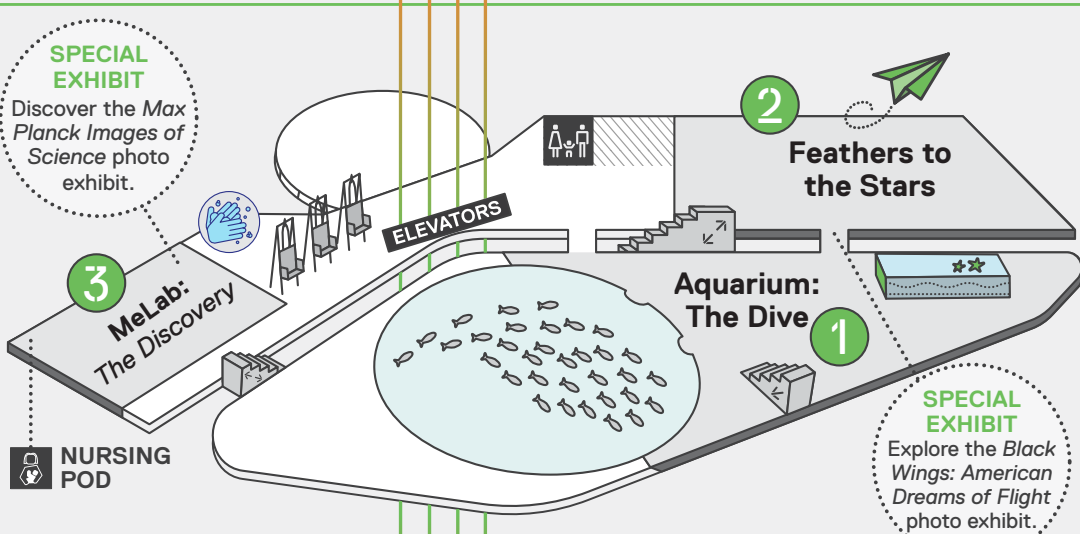

Guide to Your Visit

LEVEL 6 (ROOF)

- 1 The Sun Spot**
- 2 Observation Deck**

LEVEL 5

- 1 Marine Conservation WetLab**
This is an active research facility; visitation hours may vary.

LEVEL 4

- 1 Aquarium: The Vista**
- 2 River of Grass**

LEVEL 3

- 1 Aquarium: The Dive**
- 2 Feathers to the Stars**
- 3 MeLab**

LEVEL 2

- 1 Aquarium: The Deep**
- 2 MeLab**

LEVEL 1

- 1 Frost Planetarium**
- 2** Opening May 25
Journey to Space
- 3 Power of Science**

RESTROOMS

HAND-WASHING STATIONS

Frost Science is a smoke-free facility. No smoking or vaping on property.

Don't forget to grab a bite at **Food@Science** and shop for unique gifts and souvenirs at the **Science Store!**