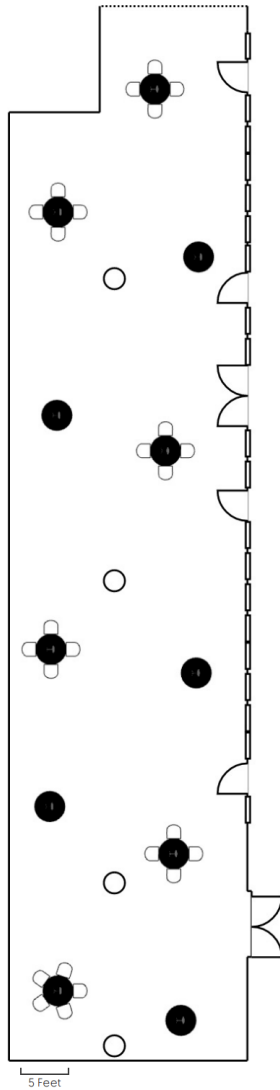

# FROST SCIENCE BREAKOUT ROOM TERRACE

## FLOOR PLAN

Please note actual room layout may vary

The Breakout Room Terrace is a space for many trades! Capturing impeccable views of the Downtown Miami Area as well as stunning water views. This space can be used in so many unique ways, from a Cocktail reception to a staff picnic to even transforming the space into a lounge area, the options are limitless! The Breakout Room Terrace is the perfect space to elevate any event. Even a conference style meeting can be elevated with a private picnic lunch.

## VENUE DETAILS

- ☐ **Venue Size** 2,170 sq ft
- ☐ **Capacity** Theater Style 200 Banquet Style 180 Cocktail Style 250

PHILLIP & PATRICIA FROST MUSEUM OF SCIENCE

1101 Biscayne Blvd., Miami, FL 33132 | 305-434-9531 | [events@frostscience.org](mailto:events@frostscience.org)