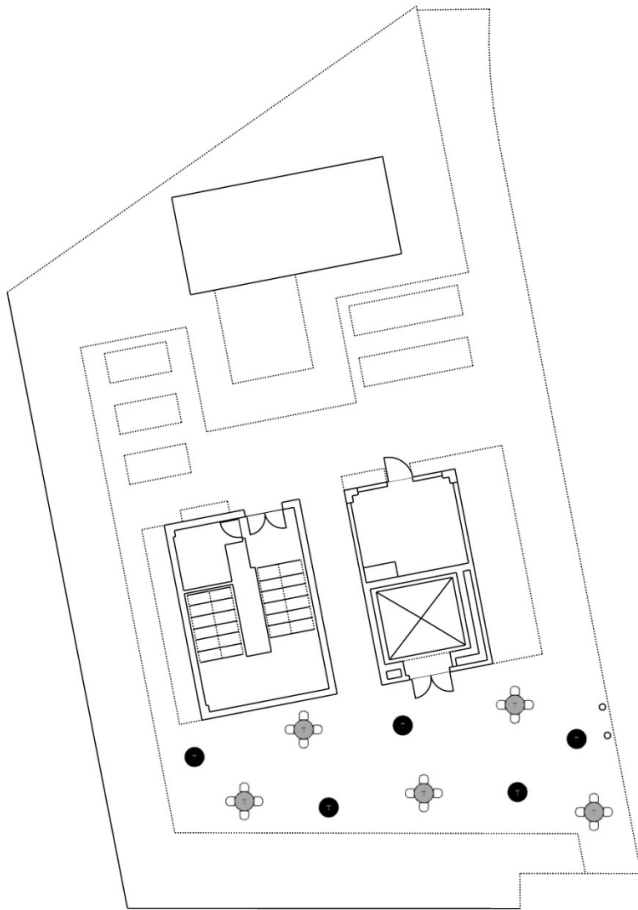

# FROST SCIENCE ROOFTOP TERRACE

## FLOOR PLAN

Please note actual room layout may vary

This 3,275 square foot open-air rooftop space comes with an alternative backup venue in case of sudden changes in the tropical Miami weather.

## VENUE DETAILS

- Venue Size** 3,255 sq ft
- Capacity** Cocktail Reception 180