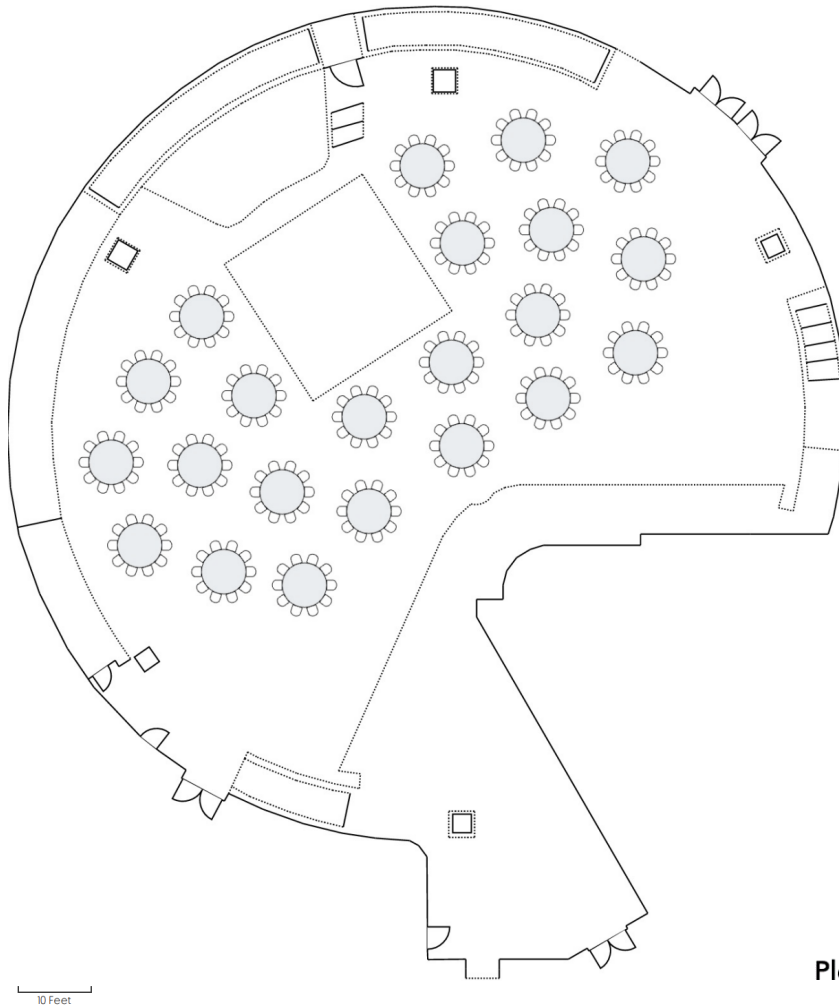

FROST SCIENCE OCEAN GALLERY

FLOOR PLAN

Please note actual room layout may vary

The most high-tech venue for events

Let your creativity and imagination roam free in this vast and flexible space that welcomes guests as they descend on a sweeping ramp from The Deep level of the Aquarium. Designed with built-in 4K screens and speakers, an interactive LED dance floor, and stage, the Ocean Gallery is ideal for entertaining with a DJ or live performances. Utilizing our impressive lighting system, you can change the hue and shade of the walls and the environment around you to match the look and feel of your corporate brand or the mood of the event taking place. The massive wall-mounted LED screen and selection of 4K displays throughout the venue can be programmed with your media - whether it's a corporate presentation, product launch, or live feeds from the stage. Come dance the night away with us!

VENUE DETAILS

<input type="checkbox"/> Venue Size	8,000 sq ft		
<input type="checkbox"/> Capacity	Banquet Style 400	Cocktail Reception 600	Theater Style 400

PHILLIP & PATRICIA FROST MUSEUM OF SCIENCE

1101 Biscayne Blvd., Miami, FL 33132 | 305-434-9531 | events@frostsscience.org