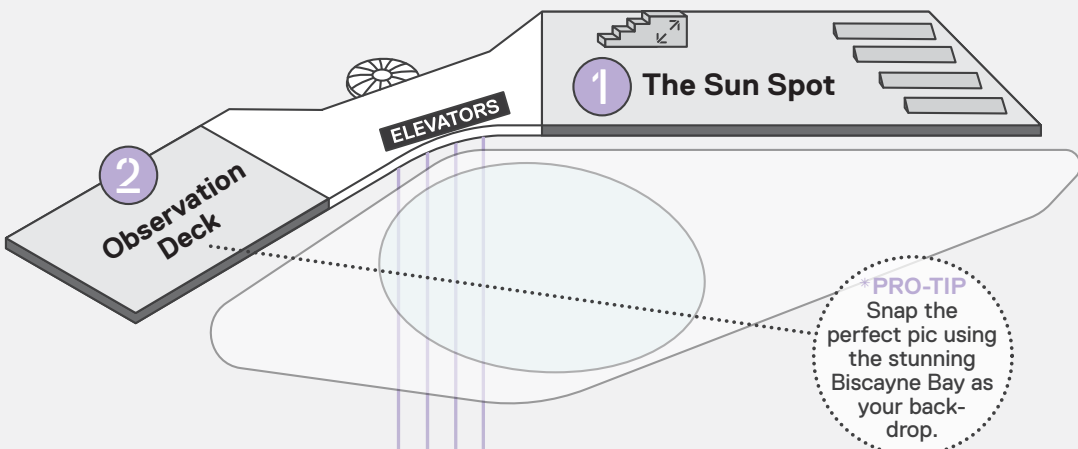

## LEVEL 6 (ROOF)

- 1 The Sun Spot
- 2 Observation Deck