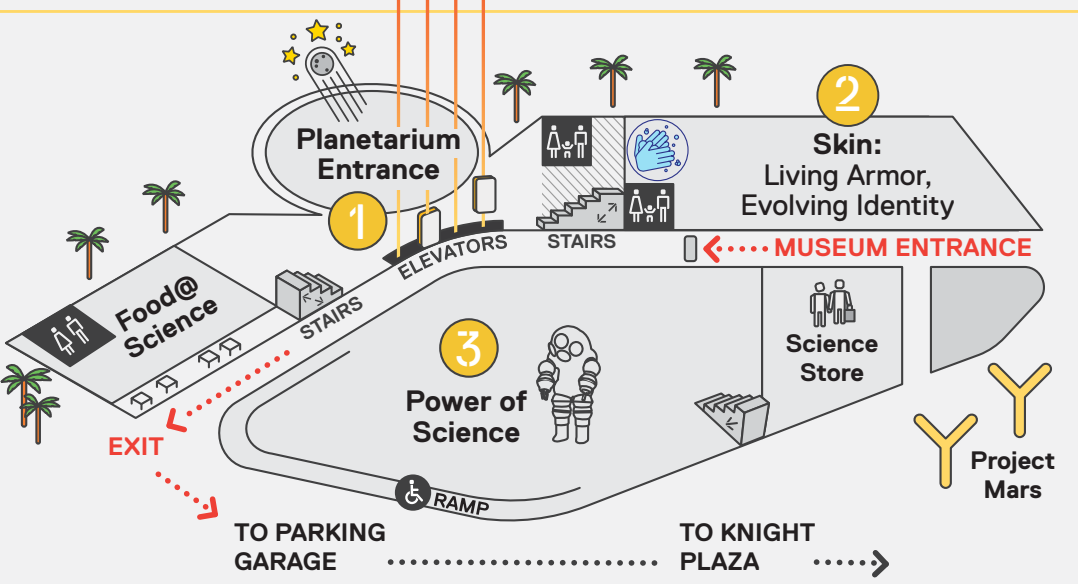

## LEVEL 4

- 1 Aquarium: Royal Caribbean Vista
- 2 River of Grass
- 3 Mammoths: Ice Age Giants

## LEVEL 3

- 1 Aquarium: The Dive
- 2 Feathers to the Stars
- 3 MeLaß

## LEVEL 2

- 1 Aquarium: The Deep
- 2 MeLaß

## LEVEL 1

- 1 Frost Planetarium
- 2 Skin: Living Armor, Evolving Identity
- 3 Power of Science

RESTROOMS

HAND-WASHING STATIONS

Frost Science is a smoke-free facility. No smoking or vaping on property.

Don't forget to grab a bite at **Coffee@Science** and shop for unique gifts and souvenirs at the **Science Store!**