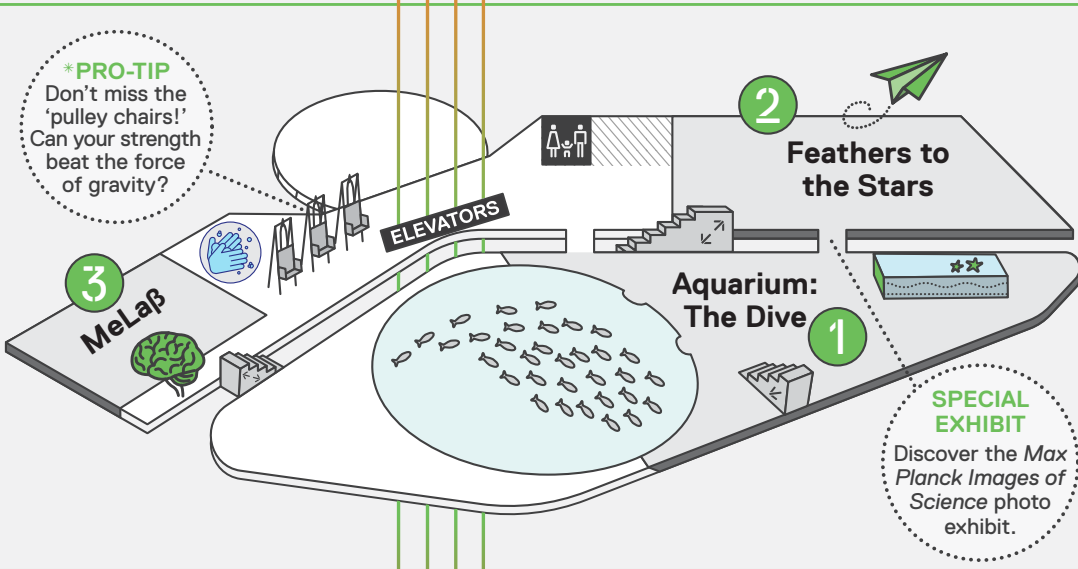

## LEVEL 6 (ROOF)

- 1 The Sun Spot
- 2 Observation Deck

## LEVEL 5

No active exhibitions on this level.

## LEVEL 4

- 1 Aquarium: Royal Caribbean Vista
- 2 River of Grass
- 3 Mammoths: Ice Age Giants

## LEVEL 3

- 1 Aquarium: The Dive
- 2 Feathers to the Stars
- 3 MeLaß