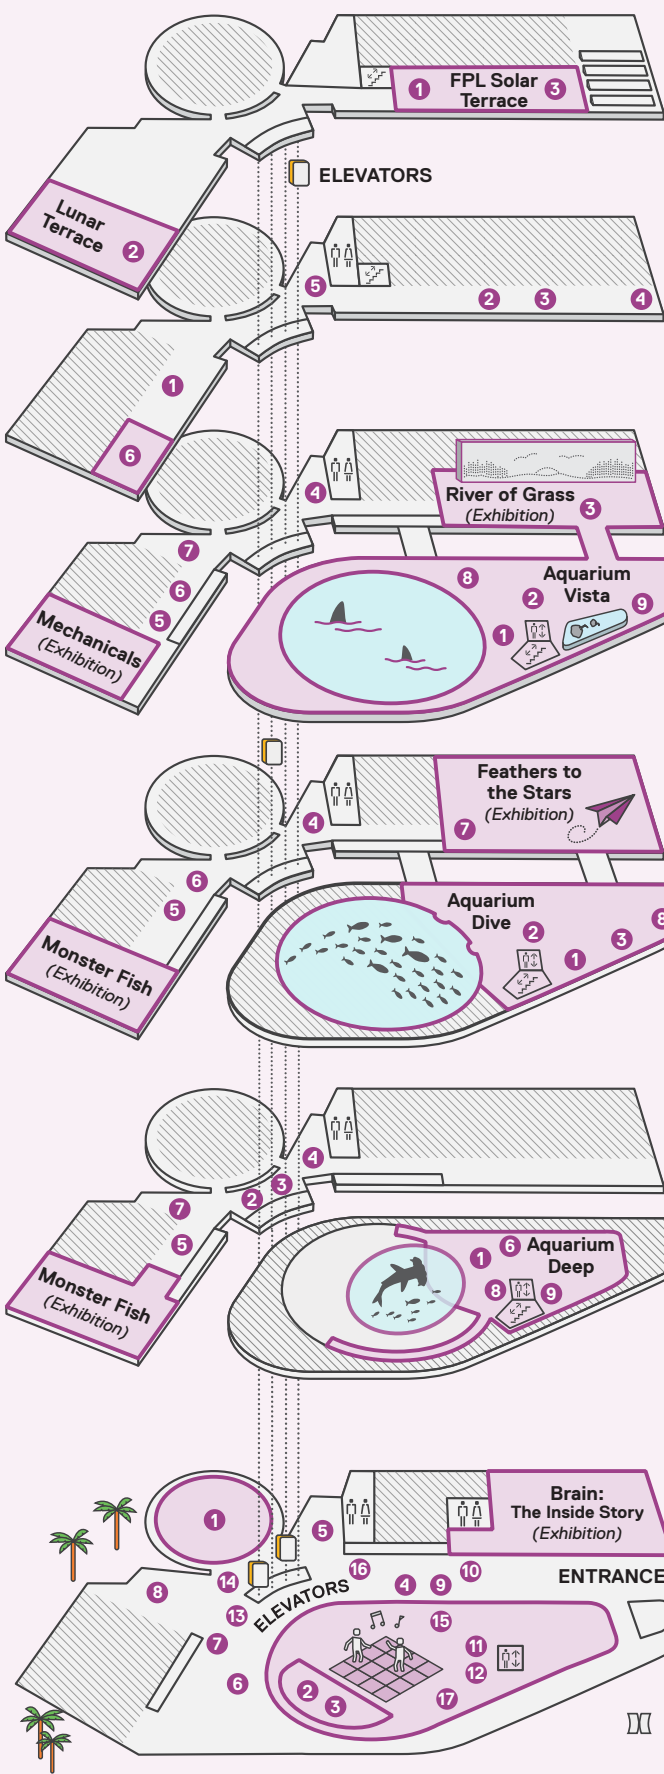

The **BIG BANG: SONIC ODYSSEY** *Activation Guide*

LEVEL 6

1. **ACTIVATIONS**
2. 1 Silent Disco (8 p.m. – 10 p.m.)
   - 2 “The Sonic Electronic” by Moonlighter Makerspace (8 p.m. – 10 p.m.)

1. **DRINKS**
2. 3 Beer Garden by Bousa Brewery

LEVEL 5

1. **FOOD**
2. 1 Fleming’s Steakhouse
   - 2 Fooq’s
   - 3 LIMA
   - 4 Bulla Gastrobar

1. **DRINKS**
2. 6 YAKU Lounge

LEVEL 4

1. **MUSICAL PERFORMANCES**
2. 1 ÊMIA (8 p.m. – 10 p.m.)
3. **ACTIVATIONS**
4. 2 Animal Encounter (9 p.m.)

1. **ACTIVATIONS**
2. 7 Lucky Records Vinyl Listening Lounge (8 p.m.–10 p.m.)

LEVEL 3

1. **ACTIVATIONS**
2. 1 Silent Disco (8 p.m.–10 p.m.)
3. **FOOD**
4. 2 Giardino Gourmet Salads
   - 3 Pincho Factory
   - 4 Boulud Sud
   - 5 Shake Shack
   - 6 Beaker & Gray

1. **DRINKS**
2. 7 Zeza Sur Brewing Co.
   - 8 Lincoln’s Beard Brewing Co.

LEVEL 2

1. **ACTIVATIONS**
2. 1 WeWork Lounge (8 p.m.–Midnight)
   - 2 I WEAR FOR ALL (8 p.m.–10 p.m.)
   - 3 Bloomingdale’s (8 p.m.–10 p.m.)
3. **FOOD**
4. 4 Pisco y Nazca
   - 5 La Centrale
   - 6 Starr Catering Group

1. **DRINKS**
2. 7 Kombrewcha
   - 8 9 Bar

LEVEL 1

1. **MUSICAL PERFORMANCES**
2. 1 Special Planetarium Presentation (8:30 p.m.–Midnight)
   - 2 The Love Below (8 p.m.–10 p.m.)
   - 3 IRiE (11 p.m.–Midnight)
   - 4 The Laptop Collective (8 p.m.–Midnight)
3. **ACTIVATIONS**
4. 5 Loft VR (8 p.m.–Midnight)
   - 6 Neo-Odyssey Photobooth Presented By Baptist Health South Florida (8 p.m.–Midnight)
   - 7 GlamSquad (8 p.m.–Midnight)

1. **FOOD**
2. 8 Ms. Cheezious
   - 9 Viv’s Little Waffle Shoppe
   - 10 Wall’s Old Fashioned Ice Cream
   - 11 Tropical Fluff
   - 12 Savor
3. **DRINKS**
4. 13 Segafredo Bayside
   - 14 15 Peroni
   - 16 17 Bar

REMEMBER*** Levels 3–6 are open 8 p.m. – 10 p.m. only. Levels 1 and 2 (Oculus) are open 8 p.m. – Midnight