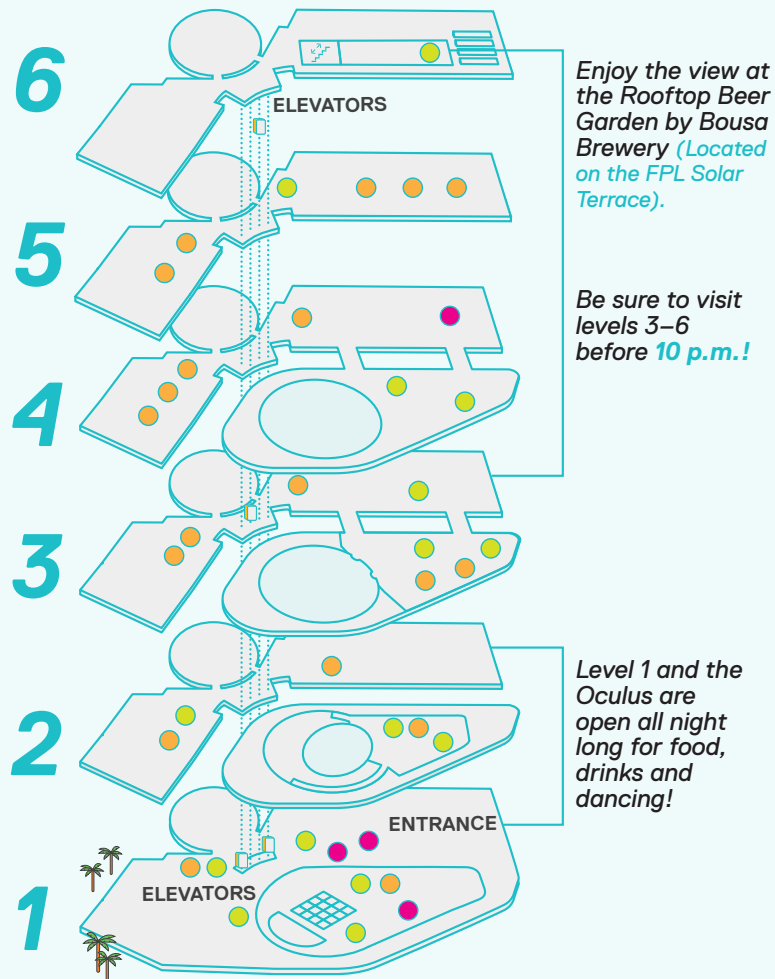

DESSERTS (Hours Vary / LEVEL 1)

Serendipity Creamery - Level 4*	Wall's Old Fashioned Ice Cream - Level 1
Tropical Fluff - Level 1	
Viv's Little Waffle Shoppe - Level 1