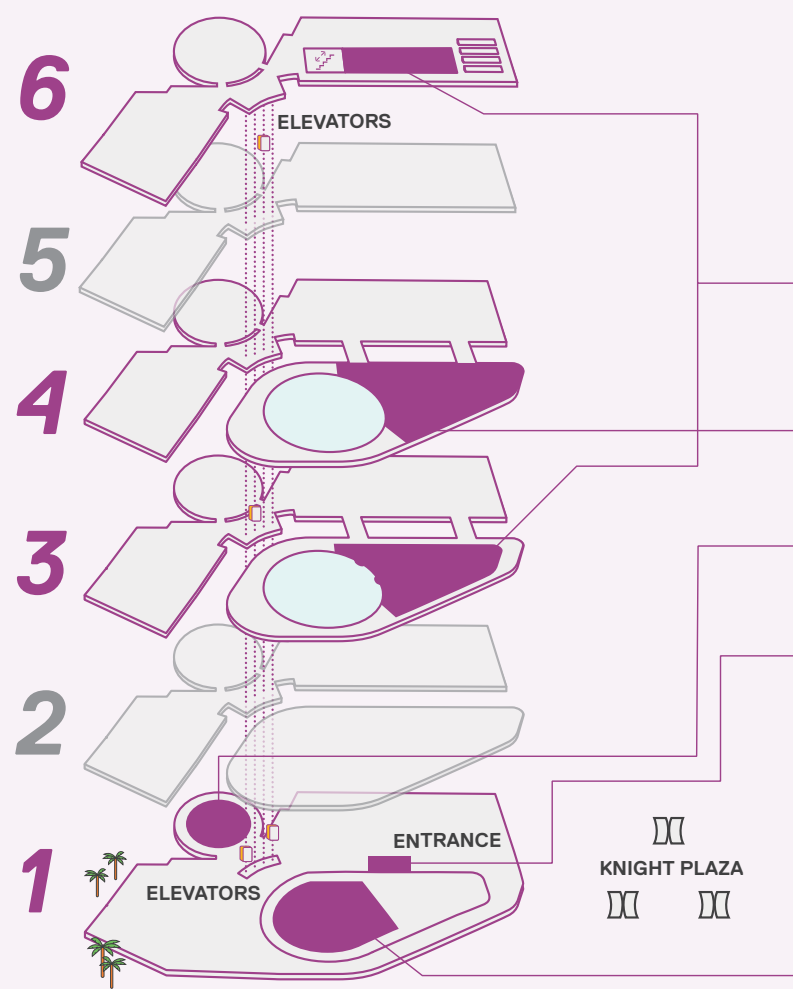

ENTERTAINMENT SCHEDULE

Presented by FPL SolarNow

Silent Disco

LEVEL 3 Aquarium Dive + LEVEL 6 FPL Solar Terrace
8 p.m. – 10 p.m.

ÊMIA (Frost School of Music)

LEVEL 4 Aquarium Vista / 8 p.m. – 10 p.m.

Special Planetarium Presentation

LEVEL 1 Frost Planetarium / 8:30 p.m. – Midnight

The Laptop Collective (Frost School of Music)

LEVEL 1 Atrium / 8 p.m. – Midnight

BAPTIST HEALTH SOUTH FLORIDA GALLERY STAGE
LEVEL 1

The Love Below

8 p.m. – 11 p.m.

IRiE

11 p.m. – Midnight

FOOD & DRINKS GUIDE

FOOD (8 p.m. – 10 p.m. / All Levels)

- | | |
|-----------------------------------|---|
| Area 31 & LILT Lounge - Level 4 | Lima - Level 5 |
| Beaker & Gray - Level 3 | Ms. Cheezious - Level 1 |
| Boulud Sud - Level 3 | Pincho Factory - Level 3 |
| Bulla Gastrobar - Level 5 | Pisco y Nazca - Level 2 |
| elía - Level 4 | Savor (Food@Science) - Level 1 |
| Fleming's Steakhouse - Level 5 | Shake Shack - Level 3 |
| Fooq's - Level 5 | Social Club at the Surfcomber - Level 4 |
| Gianni's at The Villa - Level 4 | Starr Catering Group - Level 2 |
| Giardino Gourmet Salads - Level 3 | |
| La Centrale - Level 2 | |

DRINKS (Hours Vary / All Levels)

- | | |
|---------------------------------------|--------------------------------|
| Bousa Brewery - Level 6 (Roof) | Peroni Bars - Level 1 |
| Kombrewcha - Level 2 | Segafredo Bayside - Level 1 |
| Lincoln's Beard Brewing Co. - Level 3 | Veza Sur Brewing Co. - Level 3 |
| | YAKU Lounge - Level 5 |